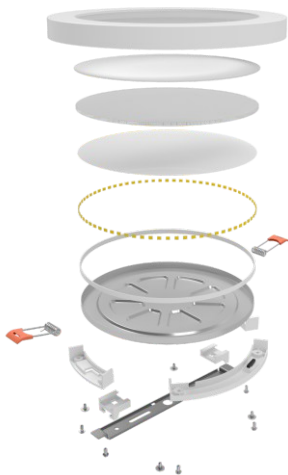

ZHONGSHAN XILE OPTOELECTRONIC TECHNOLOGY CO.,LTD.

Details

Datasheet- Small Panel Light Ares Series

PARAMETERS:

ModelNo	XLRPR-6W	XLRPR-12W	XLRPR-18W	XLRPR-24W
Power	6W	12W	18W	24W
Efficacy	70LM/W	85LM/W	90LM/W	95LM/W
Power Factor	0.5/0.9			
CRI	70/80			
Beam Angle	120°			
LED	SMD2835*30	SMD2835*60	SMD2835*90	SMD2835*120
Diameter(mm)	Φ145*18	Φ170*18	Φ225*18	Φ285*18
Hole size(mm)	Surface Mounting	Surface Mounting	Surface Mounting	Surface Mounting

DIMENSIONS

LIGHTING DISTRIBUTIONS

EXPLODE

APPLICATIONS