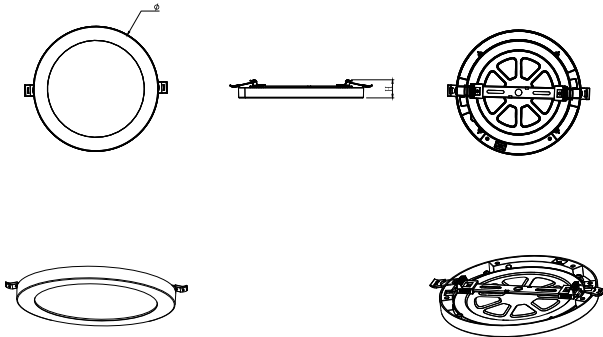

ZHONGSHAN XILE OPTOELECTRONIC TECHNOLOGY CO.,LTD.

Details

Datasheet- Small Panel Light Ares Series

PARAMETERS:

ModelNo	XLRPR-6W	XLRPR-12W	XLRPR-18W	XLRPR-24W
Power	6W	12W	18W	24W
Efficacy	70LM/W	85LM/W	90LM/W	95LM/W
Power Factor	0.5/0.9			
CRI	70/80			
Beam Angle	120°			
LED	SMD2835*30	SMD2835*60	SMD2835*90	SMD2835*120
Diameter(mm)	Φ145*18	Φ170*18	Φ225*18	Φ285*18
Hole size(mm)	Surface Mounting	Surface Mounting	Surface Mounting	Surface Mounting

DIMENSIONS

LIGHTING DISTRIBUTIONS

EXPLODE

APPLICATIONS