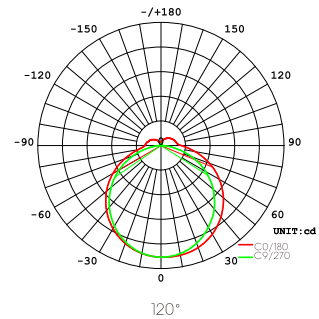

ZHONGSHAN XILE OPTOELECTRONIC TECHNOLOGY CO.,LTD.

Details

Datasheet- Small Panel Light Ares Series

PARAMETERS:

ModelNo	XLRPR-6W	XLRPR-12W	XLRPR-18W	XLRPR-24W
Power	6W	12W	18W	24W
Efficacy	70LM/W	85LM/W	90LM/W	95LM/W
Power Factor	0.5/0.9			
CRI	70/80			
Beam Angle	120°			
LED	SMD2835*30	SMD2835*60	SMD2835*90	SMD2835*120
Diameter(mm)	Φ145*18	Φ170*18	Φ225*18	Φ285*18
Hole size(mm)	Surface Mounting	Surface Mounting	Surface Mounting	Surface Mounting

DIMENSIONS

LIGHTING DISTRIBUTIONS

EXPLODE

APPLICATIONS